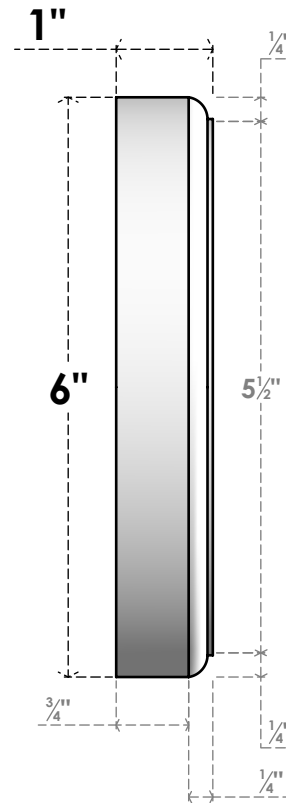

# ROSP060X060X100GRY04

6"W X 6"H X 1"P STANDARD GRAYSON BULLSEYE ROSETTE WITH ROUNDED EDGE, ARCHITECTURAL GRADE PVC

**FRONT**

**SIDE**

EKENA MILLWORK  
2300 WEST MAIN ST.  
CLARKSVILLE, TX 75426  
TOLL FREE: 866-607-0453  
WWW.EKENAMILLWORK.COM

**NOTES**

1. INSTALLATION TO BE COMPLETED IN ACCORDANCE WITH MANUFACTURER'S SPECIFICATIONS.
2. DRAWING MAY NOT BE TO SCALE
3. THIS DRAWING IS INTENDED FOR DESIGN AND PLANNING PURPOSES ONLY.
4. ALL INFORMATION CONTAINED HEREIN WAS CURRENT AT THE TIME OF DEVELOPMENT BUT MUST BE REVIEWED AND APPROVED BY THE PRODUCT MANUFACTURER TO BE CONSIDERED ACCURATE.
5. ARCHITECTURAL GRADE PVC PRODUCTS ARE MADE FROM EXPANDED CELLULAR PVC AND COME NATURALLY WHITE BUT MAY BE PAINTED