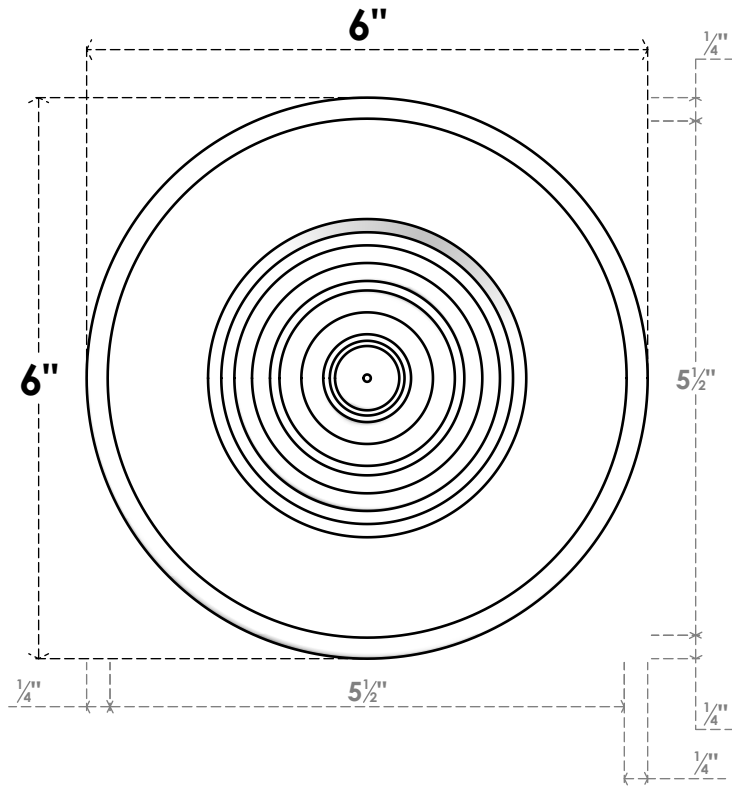

# ROSP060X060X100GRY04

6"W X 6"H X 1"P STANDARD GRAYSON BULLSEYE ROSETTE WITH ROUNDED EDGE, ARCHITECTURAL GRADE PVC

**FRONT**

**SIDE**

EKENA MILLWORK  
2300 WEST MAIN ST.  
CLARKSVILLE, TX 75426  
TOLL FREE: 866-607-0453  
WWW.EKENAMILLWORK.COM

**NOTES**

1. INSTALLATION TO BE COMPLETED IN ACCORDANCE WITH MANUFACTURER'S SPECIFICATIONS.
2. DRAWING MAY NOT BE TO SCALE
3. THIS DRAWING IS INTENDED FOR DESIGN AND PLANNING PURPOSES ONLY.
4. ALL INFORMATION CONTAINED HEREIN WAS CURRENT AT THE TIME OF DEVELOPMENT BUT MUST BE REVIEWED AND APPROVED BY THE PRODUCT MANUFACTURER TO BE CONSIDERED ACCURATE.
5. ARCHITECTURAL GRADE PVC PRODUCTS ARE MADE FROM EXPANDED CELLULAR PVC AND COME NATURALLY WHITE BUT MAY BE PAINTED